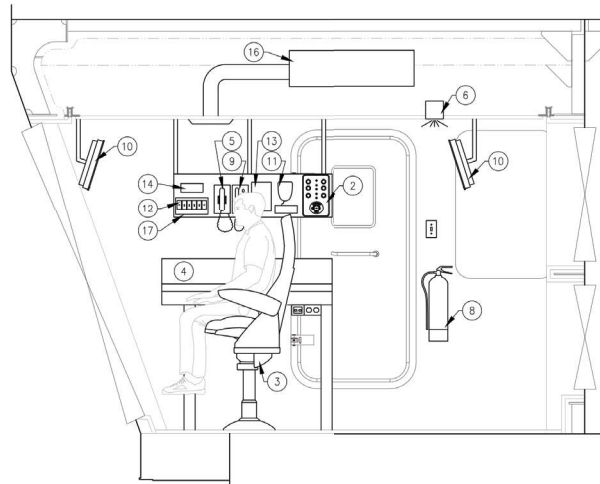

## 14 INTERGRATED CONTROLS

- ▷ Daylight readable operator touchscreens
- ▷ Interconnections via single ethernet cable
- ▷ Data exchange with shipwide network
- ▷ Remote monitoring and troubleshooting
- ▷ Alarms, monitoring, and logs
- ▷ Maintenance and self diagnostics
- ▷ Mission profiles upload and download
- ▷ Smart integration across entire vessel

02 DECK - 14800\_ABL

01 DECK - 12000\_ABL