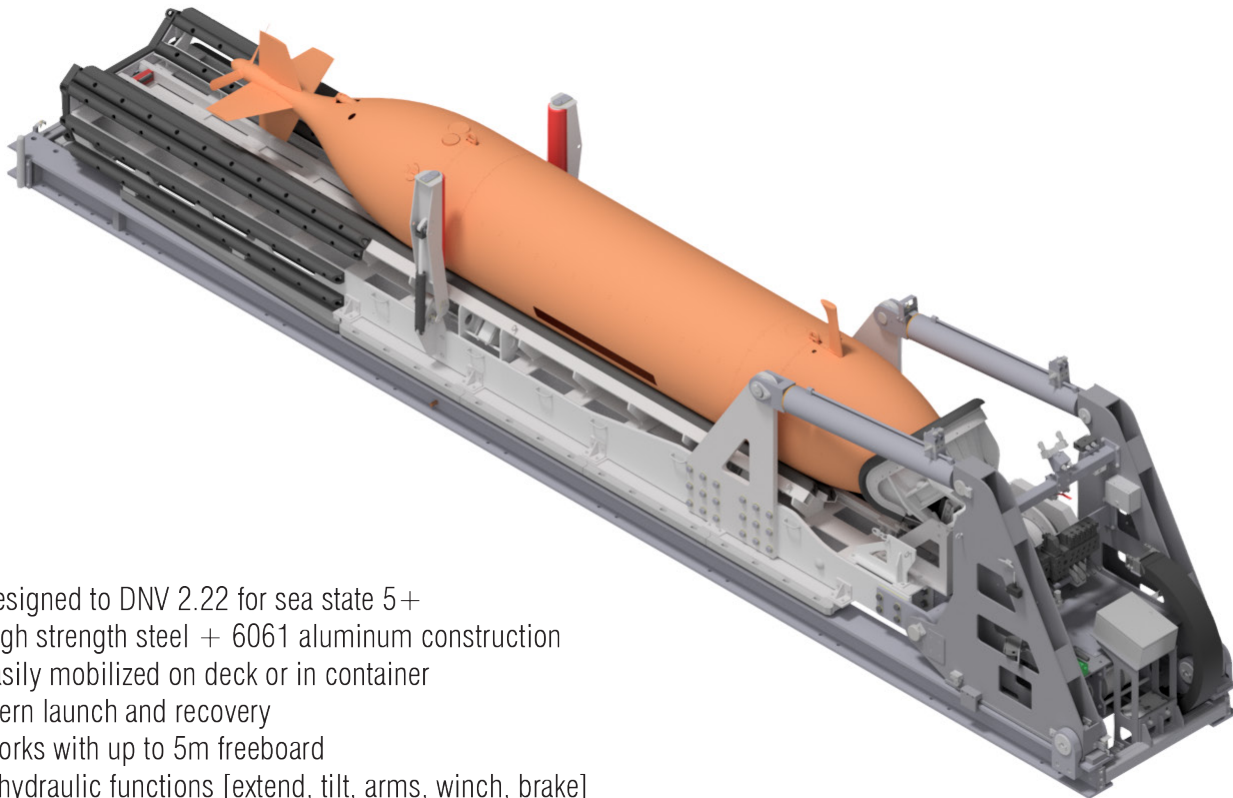

## 1 AUV LARS

### SPECIFICATIONS

PARAMETER	VALUE
Hydraulic Supply	20 GPM @ 3000 PSI
SWL	2,000 kg AUV 3:1 Dynamic Factor
AUV Size Range	Hull Diameter of 500 - 1000 mm Overall Length of 3.0 - 7.5 m Compatible with ISE, Kongsberg, ECA, etc
Winch Capacity	200' of 1/2" Amsteel Blue
Overall Dimensions	7m x 2m x 1.5m [L x W x H]

- ▷ Designed to DNV 2.22 for sea state 5+
- ▷ High strength steel + 6061 aluminum construction
- ▷ Easily mobilized on deck or in container
- ▷ Stern launch and recovery
- ▷ Works with up to 5m freeboard
- ▷ 5 hydraulic functions [extend, tilt, arms, winch, brake]
- ▷ Wireless bellypack with full proportional control
- ▷ Constant tension recovery mode